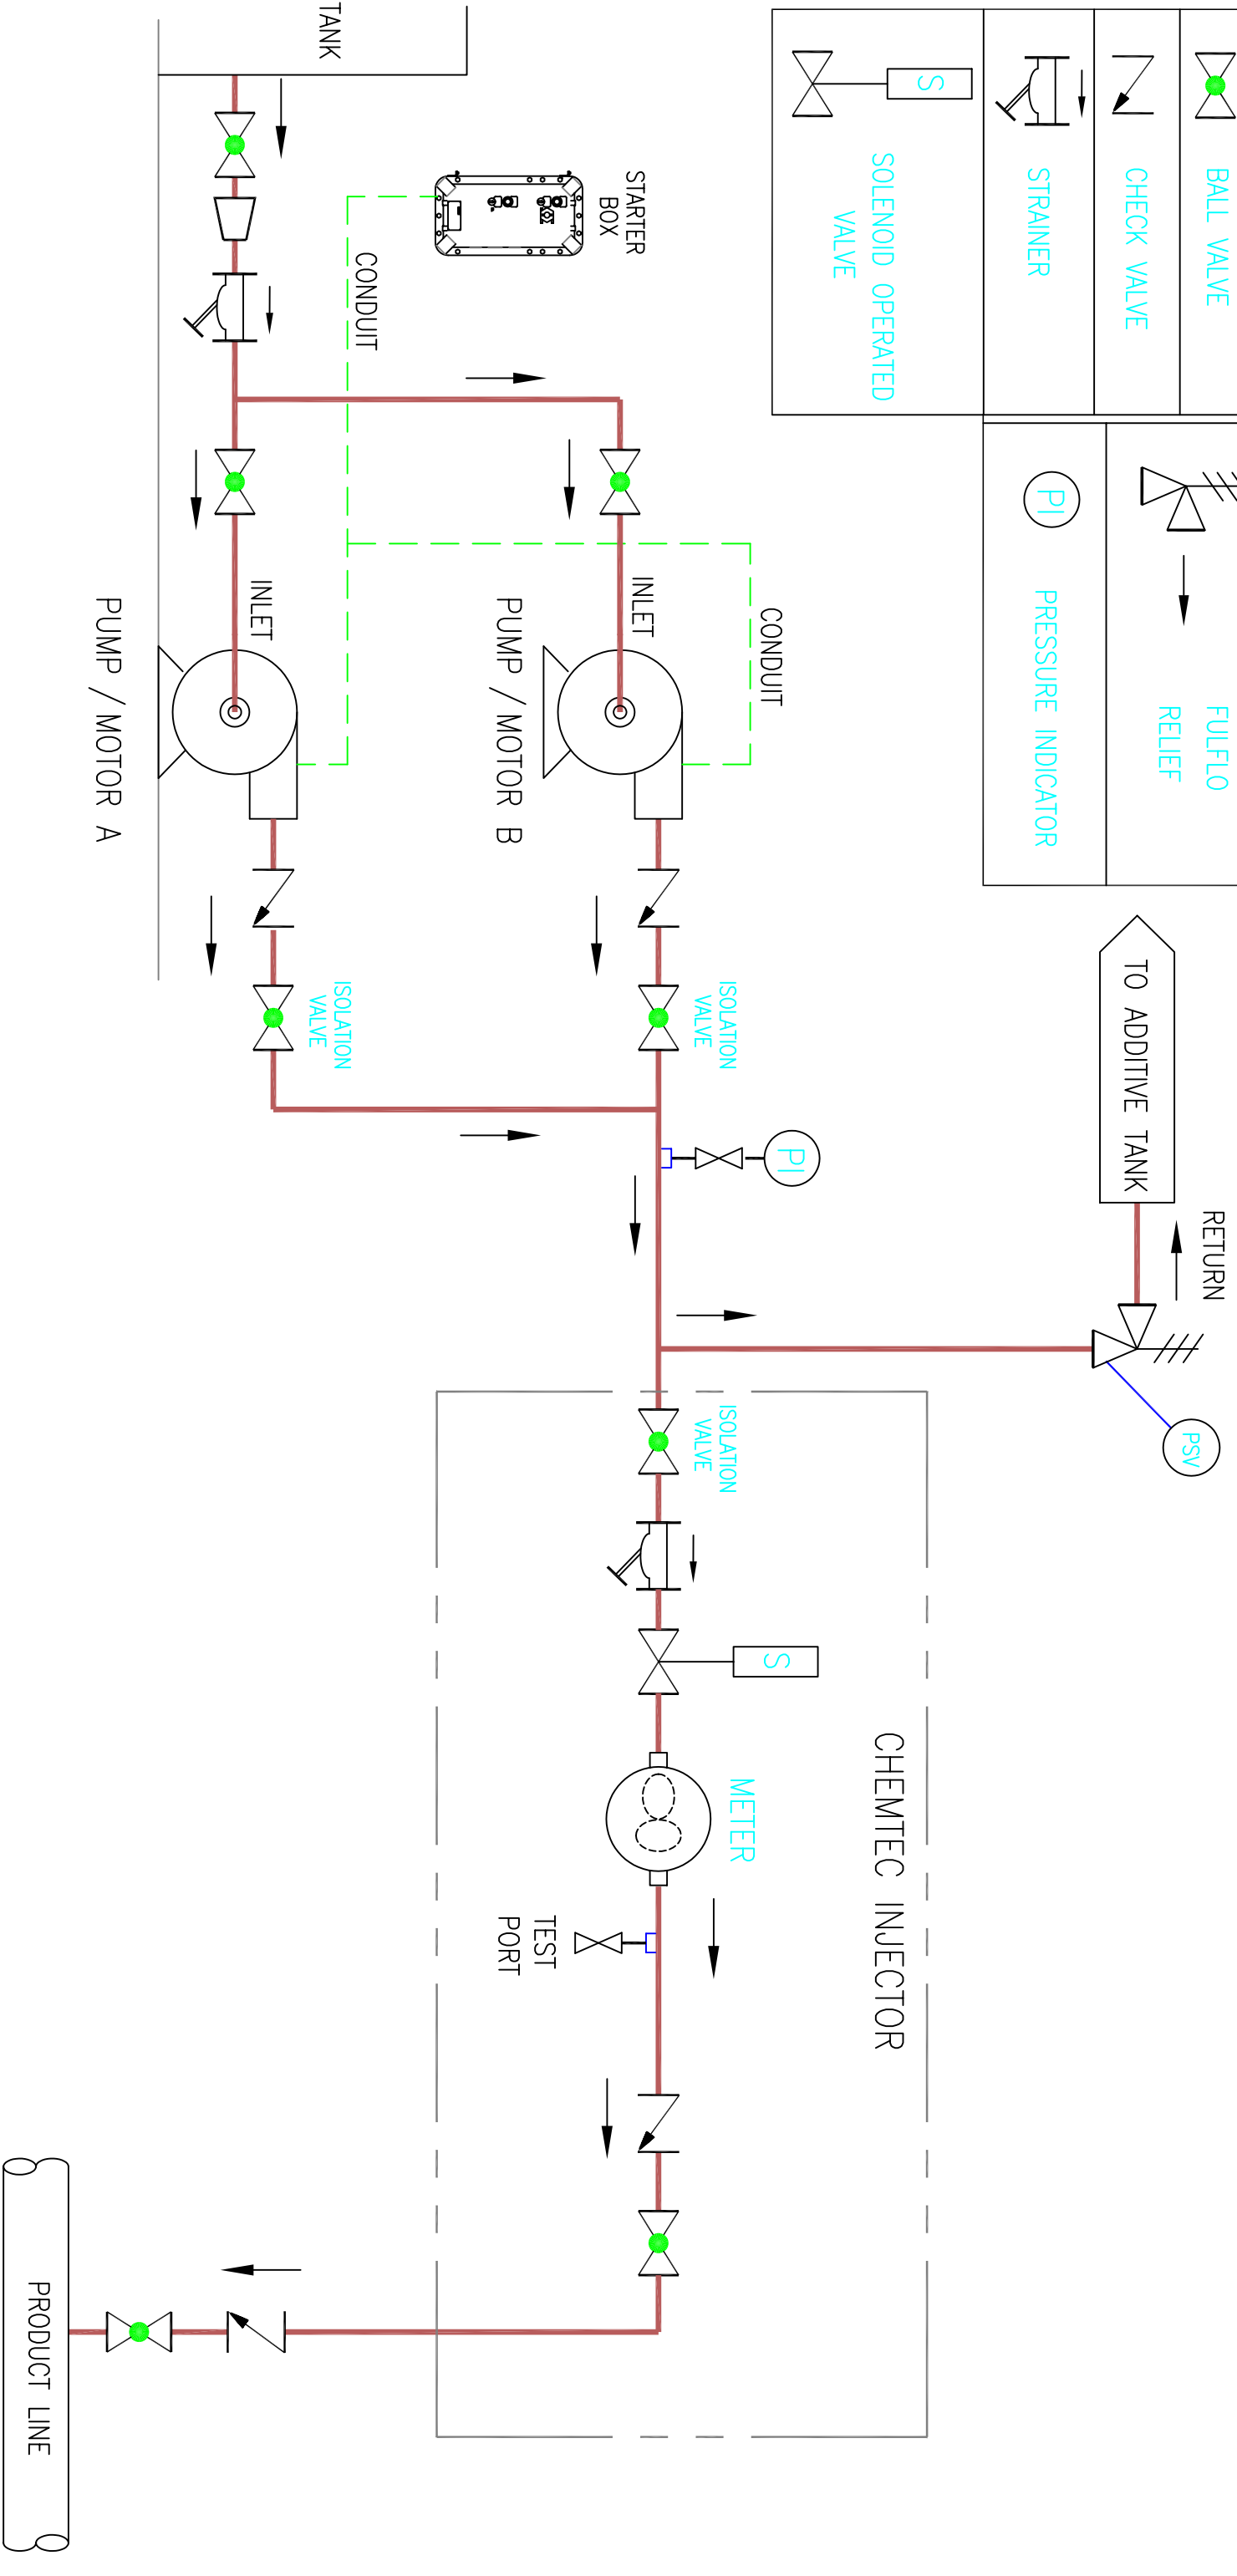

LEGEND			
SYMBOL	DESCRIPTION	SYMBOL	DESCRIPTION
	BALL VALVE		FULFLO RELIEF
	CHECK VALVE		PRESSURE INDICATOR
	STRAINER		
	SOLENOID OPERATED VALVE		

Chemtec Energy Services, Inc.
11745 Cude Cemetery Road
Willis, Texas 77318

SCALE	DRAWN BY LLOYD DATE 02-04-06	APPROVALS	
CHECK BY			
ADDITIVE SYSTEM P. & I.D.			
TYPICAL			
SIZE	PLANT	DRAWING NUMBER	REV
		STANDARD-02-04-06	